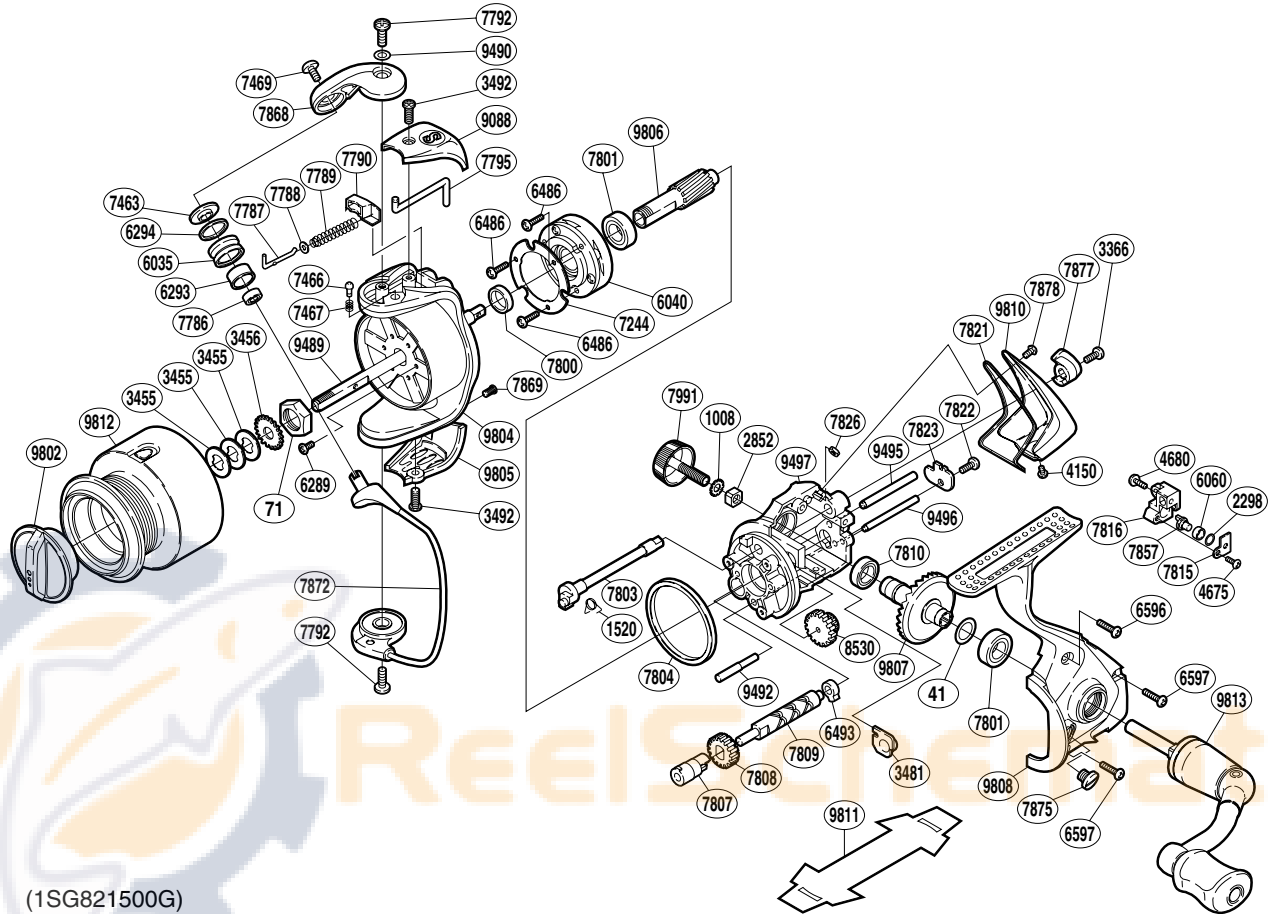

SHIMANO®

TECHNIUM ⚙️ A-RB

TEC-1500MGS

(1SG821500G)

| Part No. | Description | Part No. | Description | Part No. | Description |
|----------|----------------------------|----------|------------------------|----------|-------------------------|
| RD 0041 | Washer | RD 7466 | Click Pin | RD 7869 | Screw |
| RD 0071 | Rotor Nut | RD 7467 | Click Spring | RD 7872 | Bail Assembly |
| RD 1008 | Handle Lock Washer | RD 7469 | Screw | RD 7875 | Oil Cap |
| RD 1520 | Anti-Reverse Cam Spring | RD 7786 | Ball Bearing | RD 7877 | Anti-Reverse Lever |
| RD 2298 | Spacer | RD 7787 | Bail Spring Guide A | RD 7878 | Screw |
| RD 2852 | Handle Screw Lock | RD 7788 | Spring Guide A Support | RD 7991 | Handle Screw Cap |
| RD 3366 | Screw | RD 7789 | Bail Spring | RD 8530 | Idle Gear B |
| RD 3455 | Spool Washer | RD 7790 | Bail Spring Seat | RD 9088 | Bail Spring Cover |
| RD 3456 | Spool Support | RD 7792 | Screw | RD 9489 | Main Shaft |
| RD 3481 | Bushing | RD 7795 | Bail Trip Lever | RD 9490 | Washer |
| RD 3492 | Screw | RD 7800 | Rotor Ring | RD 9492 | Idle Gear B Shaft |
| RD 4150 | Screw | RD 7801 | Ball Bearing | RD 9495 | Oscillating Guide B |
| RD 4675 | Screw | RD 7803 | Anti-Reverse Cam | RD 9496 | Oscillating Guide A |
| RD 4680 | Screw | RD 7804 | Friction Ring | RD 9497 | Body |
| RD 6035 | Line Roller | RD 7807 | Worm Bushing (front) | RD 9802 | Drag Knob |
| RD 6040 | Roller Clutch Assembly | RD 7808 | Idle Gear | RD 9804 | Rotor |
| RD 6060 | Oscillating Slider Bushing | RD 7809 | Worm Shaft | RD 9805 | Bail Hold Support Guard |
| RD 6289 | Screw | RD 7810 | Ball Bearing | RD 9806 | Pinion Gear |
| RD 6293 | Line Roller Bushing | RD 7815 | Oscillating Pawl Cover | RD 9807 | Drive Gear |
| RD 6294 | Line Roller Spacer | RD 7816 | Oscillating Slider | RD 9808 | Side Cover |
| RD 6486 | Screw | RD 7821 | Rear Shield | RD 9810 | Rear Protector |
| RD 6493 | Worm Bushing (rear) | RD 7822 | Screw | RD 9812 | Spool Assembly |
| RD 6596 | Screw | RD 7823 | Worm Shaft Retainer | RD 9813 | Handle Assembly |
| RD 6597 | Screw | RD 7826 | Nut | | |
| RD 7244 | Roller Clutch Reinforce | RD 7857 | Oscillating Pawl | | |
| RD 7463 | Line Roller Washer | RD 7868 | Bail Arm | RD 9811 | Reel Seat Spacer |